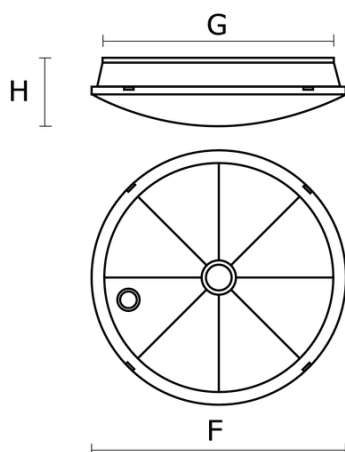

Type of installation	Surface mounted
Housing material	Polycarbonate

OPTICAL DATA

Louver/ shutter	OPAL
Diffuser colour	White
Diffuser material	Opal/mat plastic

ELECTRICAL DATA

Light source	LED
Luminaire power	10W
Number of light sources	1
Light source power	9W
Type of equipment	AC
Voltage rating	220 ... 240 V
Light source included	yes
Power factor	0,96

INFORMATION

Colour	White
Operating temperature range	-20 ... 40 °C
Dimmable	No
Rotated model	No

LIGHT DATA

Light source luminous flux	1620 lm
Luminaire luminous flux	1120lm
Light source luminous efficacy	176 lm/W
Luminaire's luminous efficacy	112 lm/W
Light colour	White
Color rendering index	84
Light distribution	Wide beam
Light distribution	DI
Class of luminaire	I
Light output degradation	B10
Lumen maintenance	L80
Lifetime	> 72000 h
MacAdam	SDCM 3
Lamp Lumen Maintenance Factor (after 60 000h)	85%
Colour temperature	4000K

CERTIFICATES

Degree of protection (IP)	IP54
Degree of protection (IP) /top/	IP54
Impact resistance	IK10
Class of protection	I
Light source protection	yes
CE	yes
PZH	yes
HACCP+	yes
EAC	yes

DIMENSIONS

H [mm]	F [mm]	G [mm]
90	315	285

H = Height / Depth | F = Outer diameter | G = Inner diameter