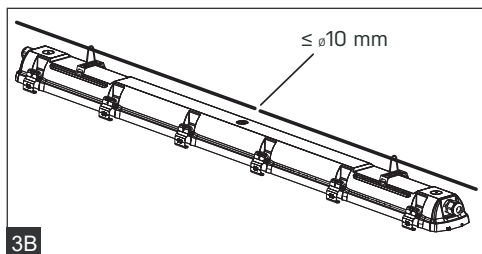

IP66/69

220-240V  
50/60Hz

IP66/69

220-240V  
50/60Hz

Installation can only be carried out by an authorized person and according to the mounting instructions. Any other installation is considered to be improper. For well installation and good luminaire work is necessary ensure a planarity of a mounting surface. Make sure that the luminaire is always disconnected from the power supply before the installation work. Do not use the luminaire if damaged or if damaged the power cable. Only damp microfiber cloth can be used for cleaning. Technical changes are subjected without notice. Do not dispose the luminaire or its parts as household waste, but make the proper recycling.

Maximum of the luminaires in one line			10A B	16A B	10A C	16A C
Length	Σlm	Σlm	Σlm	luminaires	luminaires	luminaires
1.2ft	1300	1600	2200	37	60	100
1.4ft	2600	3200	4400	16	25	43
1.4ft	6400	8000		16	25	43
1.5ft	3250	4000	5500	16	25	43
1.5ft	8000	10000		18	29	49