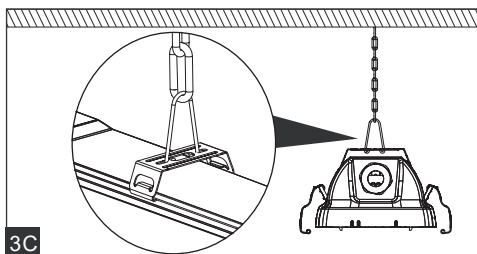

IP66/69

220-240V  
50/60Hz

IP66/69

220-240V  
50/60Hz

Installation can only be carried out by an authorized person and according to the mounting instructions. Any other installation is considered to be improper. For well installation and good luminaire work is necessary ensure a planarity of a mounting surface. Make sure that the luminaire is always disconnected from the power supply before the installation work. Do not use the luminaire if damaged or if damaged the power cable. Only damp microfiber cloth can be used for cleaning. Technical changes are subjected without notice. Do not dispose the luminaire or its parts as household waste, but make the proper recycling.

Maximum of the luminaires in one line			10A B	16A B	10A C	16A C
Length	Σlm	Σlm	Σlm	luminaires	luminaires	luminaires
1.2ft	1300	1600	2200	37	60	100
1.4ft	2600	3200	4400	16	25	43
1.4ft	6400	8000		16	25	43
1.5ft	3250	4000	5500	16	25	43
1.5ft	8000	10000		18	29	49