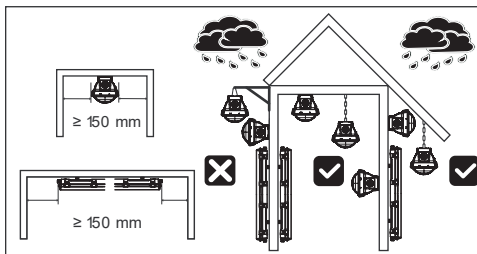

IP66/69

220-240V  
50/60Hz

IP66/69

220-240V  
50/60Hz

Installation can only be carried out by an authorized person and according to the mounting instructions. Any other installation is considered to be improper. For well installation and good luminaire work is necessary ensure a planarity of a mounting surface. Make sure that the luminaire is always disconnected from the power supply before the installation work. Do not use the luminaire if damaged or if damaged the power cable. Only damp microfiber cloth can be used for cleaning. Technical changes are subjected without notice. Do not dispose the luminaire or its parts as household waste, but make the proper recycling.

Maximum of the luminaires in one line			10A B	16A B	10A C	16A C
Length	Σlm	Σlm	Σlm	luminaires	luminaires	luminaires
1.2ft	1300	1600	2200	37	60	100
1.4ft	2600	3200	4400	16	25	43
1.4ft	6400	8000		16	25	43
1.5ft	3250	4000	5500	16	25	43
1.5ft	8000	10000		18	29	49