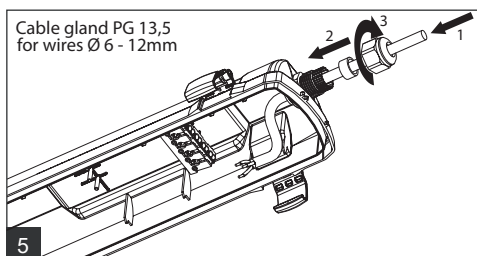

IP66/69

220-240V  
50/60Hz

IP66/69

220-240V  
50/60Hz

Installation can only be carried out by an authorized person and according to the mounting instructions. Any other installation is considered to be improper. For well installation and good luminaire work is necessary ensure a planarity of a mounting surface. Make sure that the luminaire is always disconnected from the power supply before the installation work. Do not use the luminaire if damaged or if damaged the power cable. Only damp microfiber cloth can be used for cleaning. Technical changes are subjected without notice. Do not dispose the luminaire or its parts as household waste, but make the proper recycling.

Maximum of the luminaires in one line			10A B	16A B	10A C	16A C
Length	Σlm	Σlm	Σlm	luminaires	luminaires	luminaires
1.2ft	1300	1600	2200	37	60	100
1.4ft	2600	3200	4400	16	25	43
1.4ft	6400	8000		16	25	43
1.5ft	3250	4000	5500	16	25	43
1.5ft	8000	10000		18	29	49