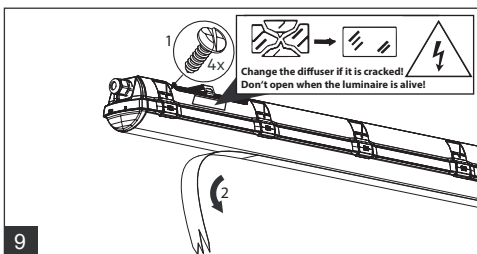

IP66/69

220-240V  
50/60Hz

IP66/69

220-240V  
50/60Hz

Installation can only be carried out by an authorized person and according to the mounting instructions. Any other installation is considered to be improper. For well installation and good luminaire work is necessary ensure a planarity of a mounting surface. Make sure that the luminaire is always disconnected from the power supply before the installation work. Do not use the luminaire if damaged or if damaged the power cable. Only damp microfiber cloth can be used for cleaning. Technical changes are subjected without notice. Do not dispose the luminaire or its parts as household waste, but make the proper recycling.

Maximum of the luminaires in one line			10A B	16A B	10A C	16A C
Length	Σlm	Σlm	Σlm	luminaires	luminaires	luminaires
1.2ft	1300	1600	2200	37	60	100
1.4ft	2600	3200	4400	16	25	43
1.4ft	6400	8000		16	25	43
1.5ft	3250	4000	5500	16	25	43
1.5ft	8000	10000		18	29	49