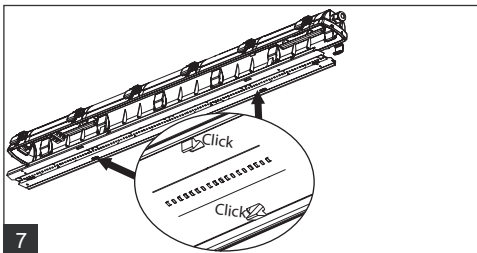

IP66/69

220-240V  
50/60Hz

IP66/69

220-240V  
50/60Hz

Installation can only be carried out by an authorized person and according to the mounting instructions. Any other installation is considered to be improper. For well installation and good luminaire work is necessary ensure a planarity of a mounting surface. Make sure that the luminaire is always disconnected from the power supply before the installation work. Do not use the luminaire if damaged or if damaged the power cable. Only damp microfiber cloth can be used for cleaning. Technical changes are subjected without notice. Do not dispose the luminaire or its parts as household waste, but make the proper recycling.

Maximum of the luminaires in one line			10A B	16A B	10A C	16A C
Length	Σlm	Σlm	Σlm	luminaires	luminaires	luminaires
1.2ft	1300	1600	2200	37	60	100
1.4ft	2600	3200	4400	16	25	43
1.4ft	6400	8000		16	25	43
1.5ft	3250	4000	5500	16	25	43
1.5ft	8000	10000		18	29	49