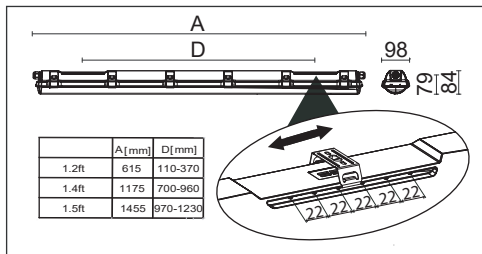

IP66/69

220-240V  
50/60Hz

IP66/69

220-240V  
50/60Hz

Installation can only be carried out by an authorized person and according to the mounting instructions. Any other installation is considered to be improper. For well installation and good luminaire work is necessary ensure a planarity of a mounting surface. Make sure that the luminaire is always disconnected from the power supply before the installation work. Do not use the luminaire if damaged or if damaged the power cable. Only damp microfiber cloth can be used for cleaning. Technical changes are subjected without notice. Do not dispose the luminaire or its parts as household waste, but make the proper recycling.

Maximum of the luminaires in one line			10A B	16A B	10A C	16A C
Length	Σlm	Σlm	Σlm	luminaires	luminaires	luminaires
1.2ft	1300	1600	2200	37	60	100
1.4ft	2600	3200	4400	16	25	43
1.4ft	6400	8000		16	25	43
1.5ft	3250	4000	5500	16	25	43
1.5ft	8000	10000		18	29	49