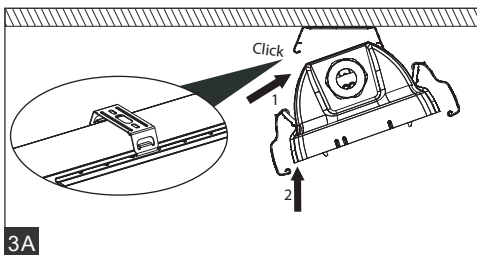

IP66/69

220-240V  
50/60Hz

IP66/69

220-240V  
50/60Hz

Installation can only be carried out by an authorized person and according to the mounting instructions. Any other installation is considered to be improper. For well installation and good luminaire work is necessary ensure a planarity of a mounting surface. Make sure that the luminaire is always disconnected from the power supply before the installation work. Do not use the luminaire if damaged or if damaged the power cable. Only damp microfiber cloth can be used for cleaning. Technical changes are subjected without notice. Do not dispose the luminaire or its parts as household waste, but make the proper recycling.

Maximum of the luminaires in one line			10A B	16A B	10A C	16A C
Length	Σlm	Σlm	Σlm	luminaires	luminaires	luminaires
1.2ft	1300	1600	2200	37	60	100
1.4ft	2600	3200	4400	16	25	43
1.4ft	6400	8000		16	25	43
1.5ft	3250	4000	5500	16	25	43
1.5ft	8000	10000		18	29	49