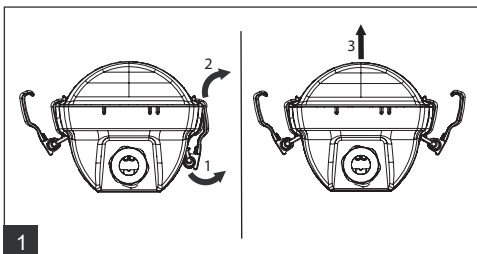

IP66/69

220-240V  
50/60Hz

IP66/69

220-240V  
50/60Hz

Installation can only be carried out by an authorized person and according to the mounting instructions. Any other installation is considered to be improper. For well installation and good luminaire work is necessary ensure a planarity of a mounting surface. Make sure that the luminaire is always disconnected from the power supply before the installation work. Do not use the luminaire if damaged or if damaged the power cable. Only damp microfiber cloth can be used for cleaning. Technical changes are subjected without notice. Do not dispose the luminaire or its parts as household waste, but make the proper recycling.

Maximum of the luminaires in one line			10A B	16A B	10A C	16A C
Length	Σlm	Σlm	Σlm	luminaires	luminaires	luminaires
1.2ft	1300	1600	2200	37	60	100
1.4ft	2600	3200	4400	16	25	43
1.4ft	6400	8000		16	25	43
1.5ft	3250	4000	5500	16	25	43
1.5ft	8000	10000		18	29	49