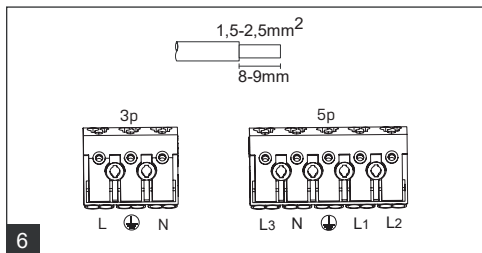

IP66/69

220-240V  
50/60Hz

IP66/69

220-240V  
50/60Hz

Installation can only be carried out by an authorized person and according to the mounting instructions. Any other installation is considered to be improper. For well installation and good luminaire work is necessary ensure a planarity of a mounting surface. Make sure that the luminaire is always disconnected from the power supply before the installation work. Do not use the luminaire if damaged or if damaged the power cable. Only damp microfiber cloth can be used for cleaning. Technical changes are subjected without notice. Do not dispose the luminaire or its parts as household waste, but make the proper recycling.

Maximum of the luminaires in one line			10A B	16A B	10A C	16A C
Length	Σlm	Σlm	Σlm	luminaires	luminaires	luminaires
1.2ft	1300	1600	2200	37	60	100
1.4ft	2600	3200	4400	16	25	43
1.4ft	6400	8000		16	25	43
1.5ft	3250	4000	5500	16	25	43
1.5ft	8000	10000		18	29	49