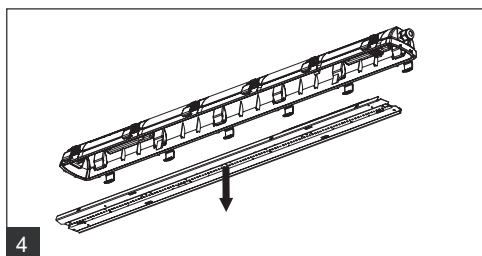

IP66/69

220-240V  
50/60Hz

IP66/69

220-240V  
50/60Hz

Installation can only be carried out by an authorized person and according to the mounting instructions. Any other installation is considered to be improper. For well installation and good luminaire work is necessary ensure a planarity of a mounting surface. Make sure that the luminaire is always disconnected from the power supply before the installation work. Do not use the luminaire if damaged or if damaged the power cable. Only damp microfiber cloth can be used for cleaning. Technical changes are subjected without notice. Do not dispose the luminaire or its parts as household waste, but make the proper recycling.

Maximum of the luminaires in one line			10A B	16A B	10A C	16A C
Length	Σlm	Σlm	Σlm	luminaires	luminaires	luminaires
1.2ft	1300	1600	2200	37	60	100
1.4ft	2600	3200	4400	16	25	43
1.4ft	6400	8000		16	25	43
1.5ft	3250	4000	5500	16	25	43
1.5ft	8000	10000		18	29	49