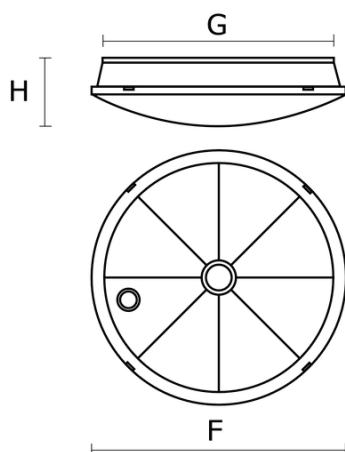

Type of installation	Surface mounted
Housing material	Polycarbonate

OPTICAL DATA

Louver/ shutter	OPAL
Diffuser colour	White
Diffuser material	Opal/mat plastic

ELECTRICAL DATA

Light source	LED
Luminaire power	17W
Number of light sources	1
Light source power	15W
Type of equipment	AC
Voltage rating	220 ... 240 V
Light source included	yes
Power factor	0,96

INFORMATION

Colour	White
Operating temperature range	-20 ... 40 °C
Dimmable	No
Rotated model	No

LIGHT DATA

Light source luminous flux	2540 lm
Luminaire luminous flux	2140lm
Light source luminous efficacy	169 lm/W
Luminaire's luminous efficacy	126 lm/W
Light colour	White
Color rendering index	84
Light distribution	Wide beam
Light distribution	DI
Class of luminaire	I
Light output degradation	B10
Lumen maintenance	L80
Lifetime	> 72000 h
MacAdam	SDCM 3
Lamp Lumen Maintenance Factor (after 60 000h)	85%
Colour temperature	3000K

CERTIFICATES

Degree of protection (IP)	IP54
Degree of protection (IP) /top/	IP54
Impact resistance	IK10
Class of protection	I
Light source protection	yes
CE	yes
PZH	yes
HACCP+	yes
EAC	yes

DIMENSIONS

H [mm]	F [mm]	G [mm]
90	315	285

H = Height / Depth | F = Outer diameter | G = Inner diameter