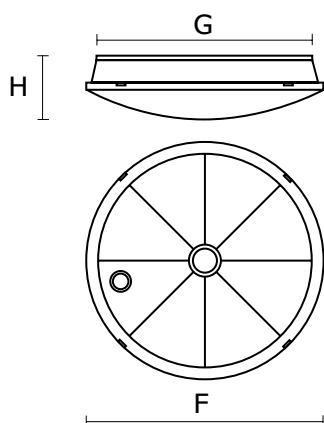

OPTICAL DATA

| | |
|-------------------|------------------|
| Louver/ shutter | OPAL |
| Diffuser colour | White |
| Diffuser material | Opal/mat plastic |

AVAILABLE VARIANTS

| Product code | Luminaire power [W] | Luminaire luminous flux [lm] | Luminaire's luminous efficacy [lm/W] | Colour temperature | Colour | Info | Weight [kg] |
|--------------|---------------------|------------------------------|--------------------------------------|--------------------|--------|------|-------------|
| PX3004060 | 10 | 1100 | 110 | 3000K | White | - | 1.00 |

DIMENSIONS

| H [mm] | F [mm] |
|--------|--------|
| 90 | 315 |

H = Height / Depth | F = Outer diameter