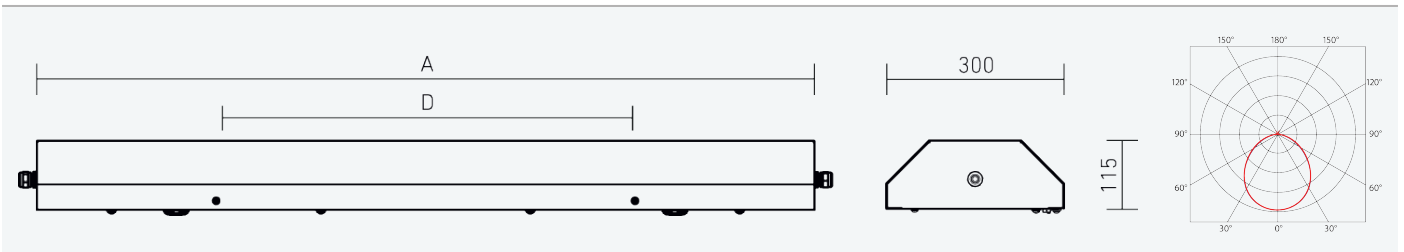

CODE

EAN

10224

TrEx 1.4ft 6400/840

8590515102242

- Degree of protection: IP66
- Ambient temperature: -40–55 °C
- Impact strength: IK10
- Life time: 50000 hours
- System efficacy: 134 lm/W
- Cable glands: plastic ATEX M20x1.5, or metal (in INOX design on request)
- Protection class: I
- Max. number of luminaires per circuit breaker B16: 23
- Max. number of luminaires per circuit breaker C16: 39
- Power factor: 0,95
- Energy efficiency class of the light source: D

- Body: steel sheet, white (RAL 9003)
- Diffuser: satin, heat-strengthened safety glass
- Reflector: steel sheet, white (RAL 9003)
- Sealing: glued EPDM
- Connection: ATEX, screwless WAGO, maximum cable cross-section: 4 mm²
- Light fitting certified for environments with potentially explosive atmospheres created by gas, dust or flammable vapours, group II, category 2 (zone 1/21)
- Heat-strengthened safety glass with shatter pursuant to ČSN EN 12150-1
- ON/OFF electronic driver (AC, DC on demand)

Code	Type	Ta Max.: [°C]	Luminous flux of LED modules [lm]	Luminous flux of light fitting: [lm]	Power consumption: [W]	Net weight: [kg]	A [mm]	D [mm]
10224	TrEx 1.4ft 6400/840	55	6400	4700	35	14,6	1300	700